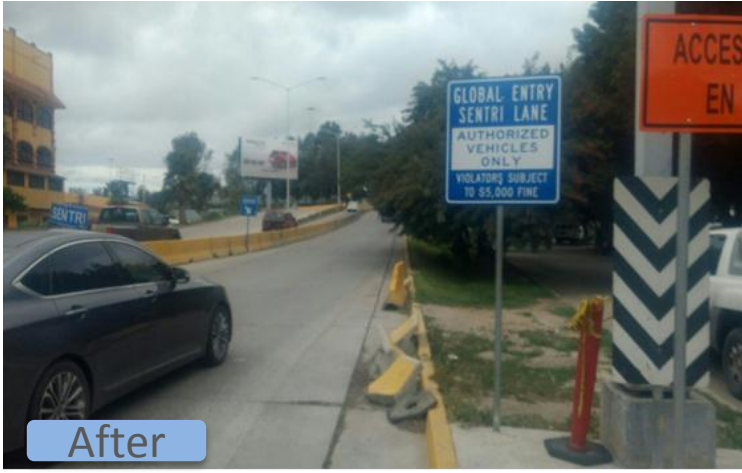

PADRE KINO GAZA AND FRONTERA BRIDGE

Removal of left-side panel on non-applicable overhead destination sign.

ROAD SIGNAGE ACTIONS

PADRE KINO BLVD.

Update signage on overhead destination sign

Secretaría de
Desarrollo Económico
SEDETI

ROAD SIGNAGE ACTIONS

PADRE KINO AND FRONTERA BRIDGE

Update signage on overhead destination panel.

Secretaría de
Desarrollo Económico
SEDETI

ROAD SIGNAGE ACTIONS

PADRE KINO AND SENTRI ACCESS

Installation of informative ground-mounted signs at SENTRI lanes.