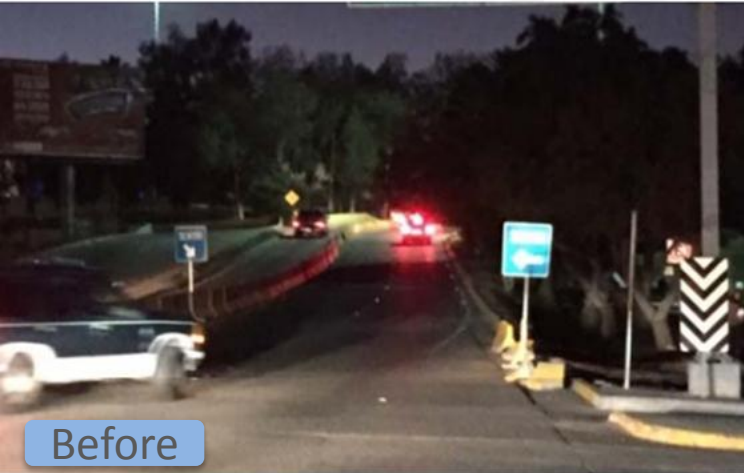

PADRE KINO GAZA AND FRONTERA BRIDGE

Removal of left-side panel on non-applicable overhead destination sign.

ROAD SIGNAGE ACTIONS

PADRE KINO BLVD.

Update signage on overhead destination sign

Secretaría de
Desarrollo Económico
SEDETI

ROAD SIGNAGE ACTIONS

PADRE KINO AND FRONTERA BRIDGE

Update signage on overhead destination panel.

Secretaría de
Desarrollo Económico
SEDETI

ROAD SIGNAGE ACTIONS

PADRE KINO AND SENTRI ACCESS

Installation of informative ground-mounted signs at SENTRI lanes.