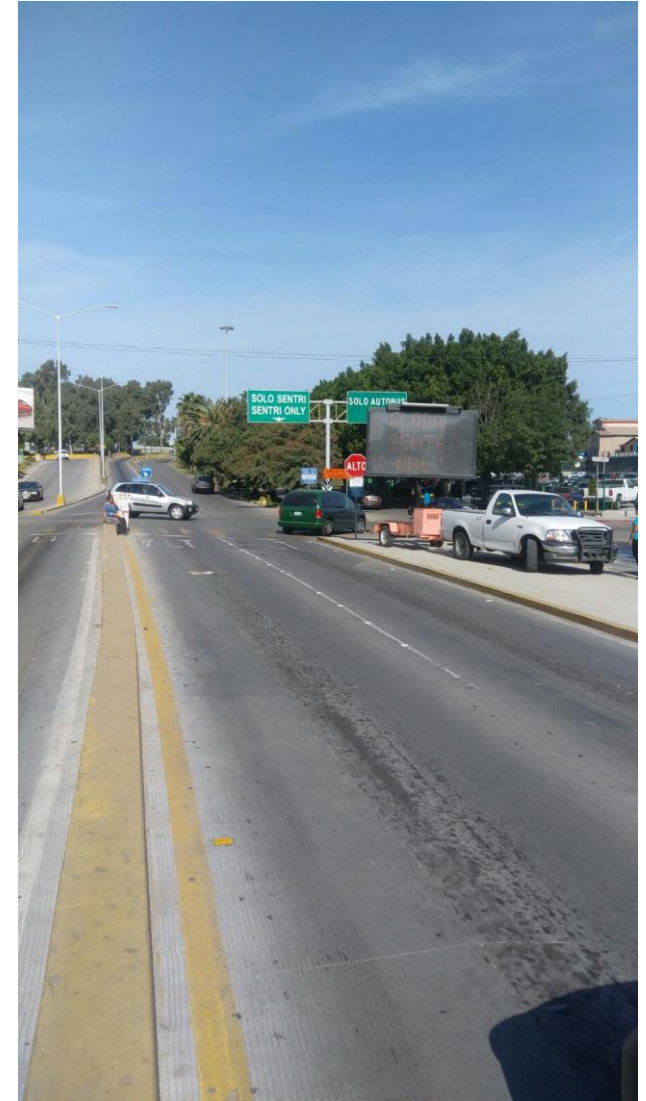

AV. PADRE KINO AND PUENTE FRONTERA

- Sundays cover with electronic board
- 400 no- tags on sundays
- Support of the Tijuana police department